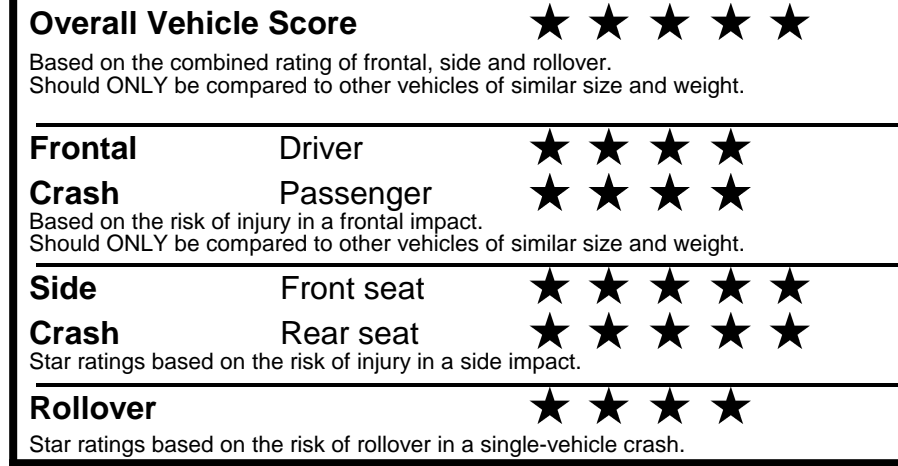

fueleconomy.gov
 Calculate personalized estimates and compare vehicles

GOVERNMENT 5-STAR SAFETY RATINGS

Star ratings range from 1 to 5 stars (★★★★★) with 5 being the highest. Source: National Highway Traffic Safety Administration (NHTSA). www.safercar.gov or 1-888-327-4236