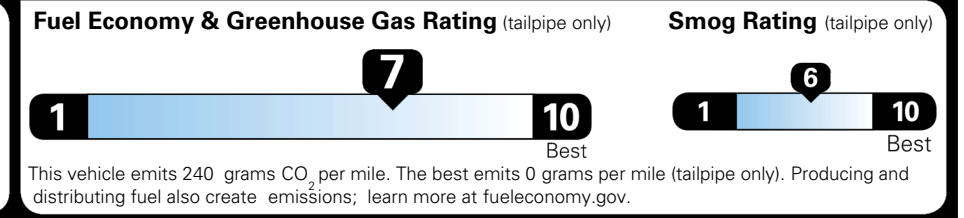

Actual results will vary for many reasons, including driving conditions and how you drive and maintain your vehicle. The average new vehicle gets 29 MPG and costs $8,500 to fuel over 5 years. Cost estimates are based on 15,000 miles per year at $ 3.30 per gallon. MPGe is miles per gasoline gallon equivalent. Vehicle emissions are a significant cause of climate change and smog.

fueleconomy.gov
Calculate personalized estimates and compare vehicles