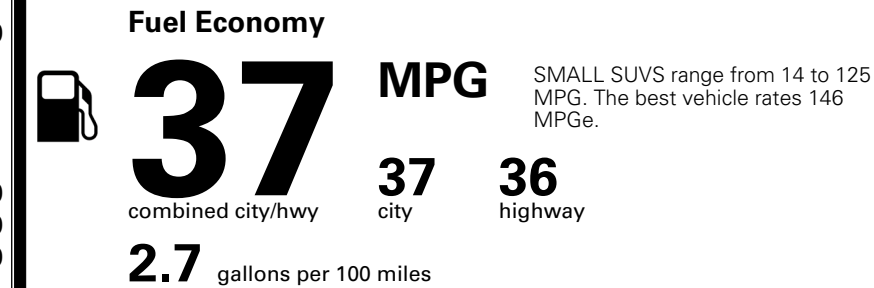

MSRP INCLUDING OPTIONS \$ 41,300.00

INLAND FREIGHT AND HANDLING \$ 1,495.00

TOTAL MANUFACTURER'S SUGGESTED RETAIL PRICE ▶ \$ 42,795.00

TOTAL ADDITIONAL WEIGHT: 11.9

EPA DOT Fuel Economy and Environment

Gasoline Vehicle