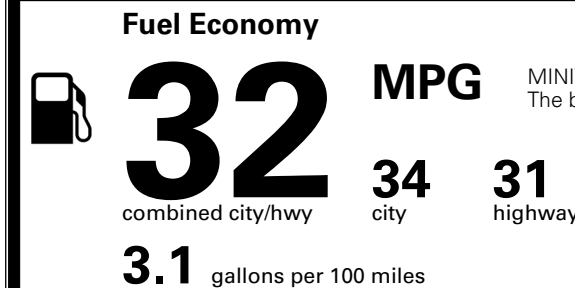

EPA DOT Fuel Economy and Environment

Gasoline Vehicle

MINIVANS range from 20 to 83 MPG. The best vehicle rates 146 MPGe.

You save $750
in fuel costs over 5 years compared to the average new vehicle.

Annual fuel cost
$1,550