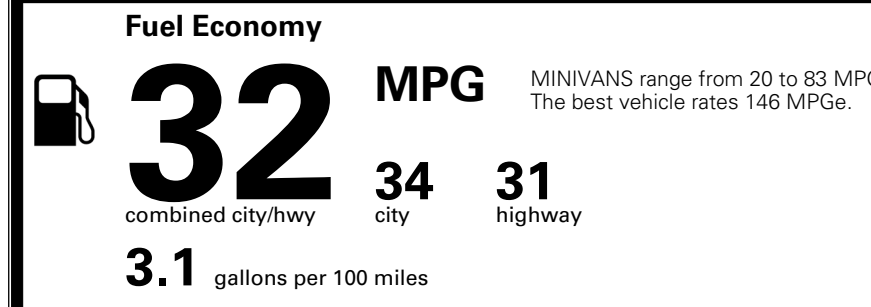

\$495.00
 \$285.00
 \$65.00
 \$45.00

MSRP INCLUDING OPTIONS

\$ 44,480.00

INLAND FREIGHT AND HANDLING

\$ 1,545.00

TOTAL MANUFACTURER'S SUGGESTED RETAIL PRICE ▶

\$ 46,025.00

TOTAL ADDITIONAL WEIGHT: 11.4

EPA DOT Fuel Economy and Environment

Gasoline Vehicle

You save \$750
 in fuel costs over 5 years compared to the average new vehicle.

Annual fuel cost
\$1,550

Actual results will vary for many reasons, including driving conditions and how you drive and maintain your vehicle. The average new vehicle gets 29 MPG and costs \$8,500 to fuel over 5 years. Cost estimates are based on 15,000 miles per year at \$ 3.30 per gallon. MPGe is miles per gasoline gallon equivalent. Vehicle emissions are a significant cause of climate change and smog.