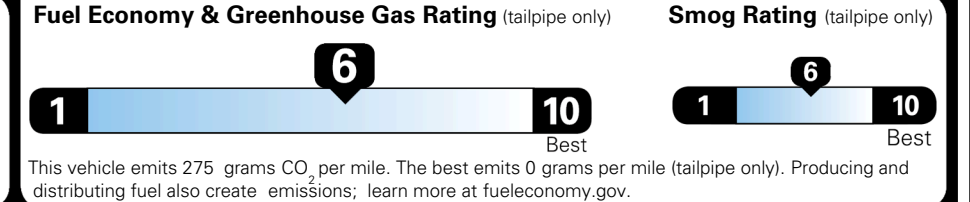

\$495.00
 \$285.00
 \$65.00
 \$45.00

MSRP INCLUDING OPTIONS

\$ 44,480.00

INLAND FREIGHT AND HANDLING

\$ 1,545.00

TOTAL MANUFACTURER'S SUGGESTED RETAIL PRICE ▶

\$ 46,025.00

TOTAL ADDITIONAL WEIGHT: 11.4

EPA DOT Fuel Economy and Environment

Gasoline Vehicle

You save \$750
 in fuel costs over 5 years compared to the average new vehicle.

Annual fuel cost
\$1,550

Actual results will vary for many reasons, including driving conditions and how you drive and maintain your vehicle. The average new vehicle gets 29 MPG and costs \$8,500 to fuel over 5 years. Cost estimates are based on 15,000 miles per year at \$ 3.30 per gallon. MPGe is miles per gasoline gallon equivalent. Vehicle emissions are a significant cause of climate change and smog.