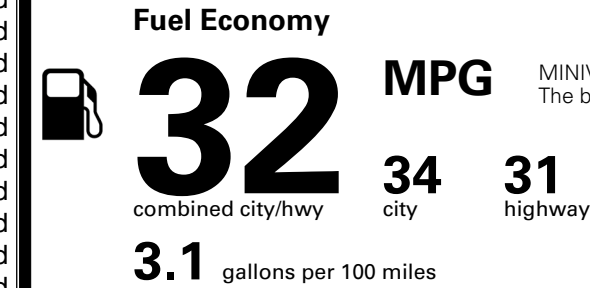

\$285.00

MSRP INCLUDING OPTIONS

\$ 43,475.00

INLAND FREIGHT AND HANDLING

\$ 1,495.00

TOTAL MANUFACTURER'S SUGGESTED RETAIL PRICE ▶

\$ 44,970.00

TOTAL ADDITIONAL WEIGHT: 10.1

EPA DOT Fuel Economy and Environment

Gasoline Vehicle

MINIVANS range from 20 to 83 MPG. The best vehicle rates 146 MPGe.

You save \$750
 in fuel costs over 5 years compared to the average new vehicle.

Annual fuel cost
\$1,550