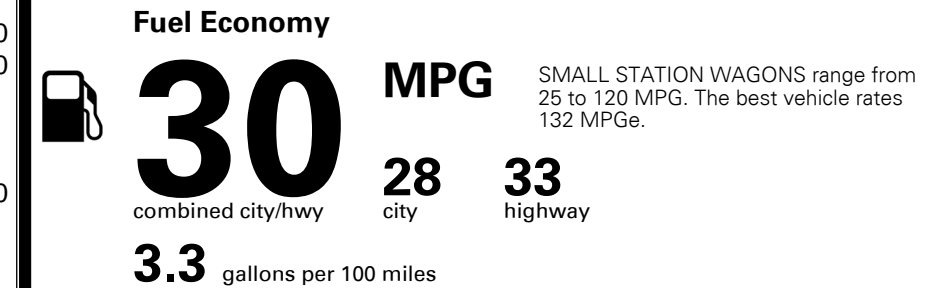

MANUFACTURER'S SUGGESTED RETAIL PRICE ▶

$ 19,790.00

ADDITIONAL INSTALLED EQUIPMENT:
(In addition to or in place of standard features)
Fusion Black Paint $345.00
LX Technology Package $500.00
- Alloy Wheels
- Blind-Spot Collision-Avoidance Assist
- Rear Cross-Traffic Collision-Avoidance Assist
Carpeted Floor Mats $135.00

MSRP INCLUDING OPTIONS

$ 20,770.00

INLAND FREIGHT AND HANDLING

$ 1,295.00

TOTAL MANUFACTURER'S SUGGESTED RETAIL PRICE ▶

$ 22,065.00

*Ask dealer for details.
**Kia Connect may be currently unavailable for Model Year 2022 and newer vehicles sold or purchased in Massachusetts; please see owners.kia.com for updates on availability.
NOTE: When you purchase this vehicle, Kia America, Inc. collects personal information you provide to the dealership. For information on our collection and use of personal information and your rights, please see our Privacy Policy on www.kia.com.

TOTAL ADDITIONAL WEIGHT:

EPA DOT Fuel Economy and Environment

Gasoline Vehicle

You save $500
in fuel costs over 5 years compared to the average new vehicle.

Annual fuel cost
$1,500