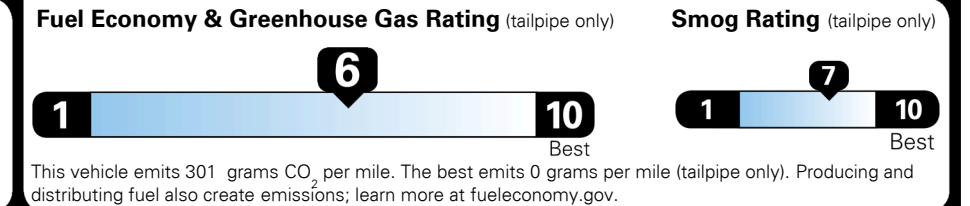

Actual results will vary for many reasons, including driving conditions and how you drive and maintain your vehicle. The average new vehicle gets 28 MPG and costs $8,000 to fuel over 5 years. Cost estimates are based on 15,000 miles per year at $ 2.95 per gallon. MPGe is miles per gasoline gallon equivalent. Vehicle emissions are a significant cause of climate change and smog.

fuel economy.gov

Calculate personalized estimates and compare vehicles