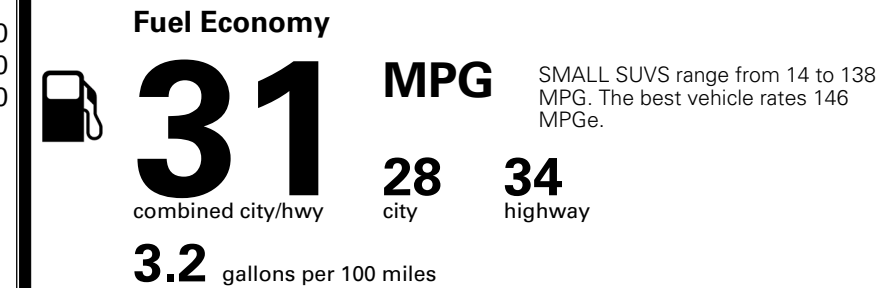

MANUFACTURER'S SUGGESTED RETAIL PRICE ►

$ 25,490.00

ADDITIONAL INSTALLED EQUIPMENT:
(In addition to or in place of standard features)
Carpeted Floor Mats $200.00
Auto-Dimming Mirror w/ HomeLink™ $375.00
First Aid Kit, Small $45.00

MSRP INCLUDING OPTIONS

$ 26,110.00

INLAND FREIGHT AND HANDLING

$ 1,495.00

TOTAL MANUFACTURER'S SUGGESTED RETAIL PRICE ►

$ 27,605.00

*Additional terms and conditions apply.

**Kia Connect may be currently unavailable for some Model Year 2022 and newer vehicles sold or purchased in Massachusetts; please see owners.kia.com for more information.

NOTE: When you purchase this vehicle, Kia America, Inc. collects personal information you provide to the dealership. For information on our collection and use of personal information and your rights, please see our Privacy Policy on www.kia.com.

TOTAL ADDITIONAL WEIGHT: 7.7

EPA DOT Fuel Economy and Environment

Gasoline Vehicle

You save $500
in fuel costs over 5 years compared to the average new vehicle.

Annual fuel cost
$1,600