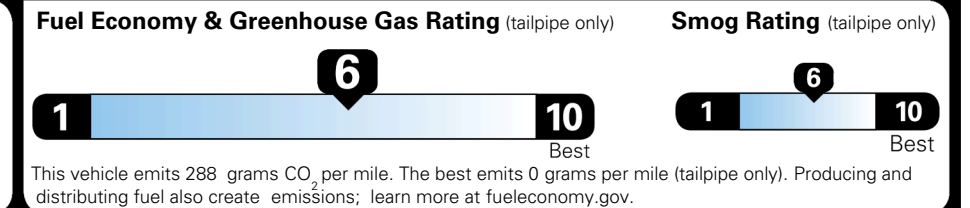

TOTAL ADDITIONAL WEIGHT: 7.7

EPA DOT Fuel Economy and Environment

Gasoline Vehicle

You save \$500
 in fuel costs over 5 years compared to the average new vehicle.

Annual fuel cost
\$1,600

Actual results will vary for many reasons, including driving conditions and how you drive and maintain your vehicle. The average new vehicle gets 29 MPG and costs \$8,500 to fuel over 5 years. Cost estimates are based on 15,000 miles per year at \$ 3.30 per gallon. MPGe is miles per gasoline gallon equivalent. Vehicle emissions are a significant cause of climate change and smog.

fueleconomy.gov

Calculate personalized estimates and compare vehicles

GOVERNMENT 5-STAR SAFETY RATINGS

Overall Vehicle Score ★ ★ ★ ★ ★

Based on the combined rating of frontal, side and rollover. Should ONLY be compared to other vehicles of similar size and weight.