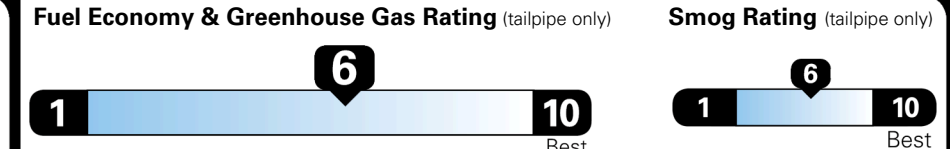

This vehicle emits 288 grams CO₂ per mile. The best emits 0 grams per mile (tailpipe only). Producing and distributing fuel also create emissions; learn more at fueleconomy.gov.

Actual results will vary for many reasons, including driving conditions and how you drive and maintain your vehicle. The average new vehicle gets 29 MPG and costs $8,500 to fuel over 5 years. Cost estimates are based on 15,000 miles per year at $ 3.30 per gallon. MPGe is miles per gasoline gallon equivalent. Vehicle emissions are a significant cause of climate change and smog.

fueleconomy.gov

Calculate personalized estimates and compare vehicles

GOVERNMENT 5-STAR SAFETY RATINGS

Overall Vehicle Score ★ ★ ★ ★ ★

Based on the combined rating of frontal, side and rollover. Should ONLY be compared to other vehicles of similar size and weight.

Frontal Driver ★ ★ ★ ★ ★

Crash Passenger ★ ★ ★ ★ ★

Based on the risk of injury in a frontal impact. Should ONLY be compared to other vehicles of similar size and weight.

Side Front seat ★ ★ ★ ★ ★

Crash Rear seat ★ ★ ★ ★ ★

Star ratings based on the risk of injury in a side impact.

Rollover ★ ★ ★ ★ ★

Star ratings based on the risk of rollover in a single-vehicle crash.

Star ratings range from 1 to 5 stars (★★★★★) with 5 being the highest.

Source: National Highway Traffic Safety Administration (NHTSA).

www.safercar.gov or 1-888-327-4236

Manufacturer's suggested retail price includes Manufacturer's recommended pre-delivery service. License and title fees, state and local taxes and other dealer installed options and accessories are not included in the manufacturer's suggested retail price.

PARTS CONTENT INFORMATION

FOR VEHICLES IN THIS CAR LINE U.S./CANADIAN PARTS CONTENT: 3 %

MAJOR SOURCES OF FOREIGN PARTS: KOREA: 90%

NOTE: PARTS CONTENT DOES NOT INCLUDE FINAL ASSEMBLY, DISTRIBUTION, OR OTHER NON-PARTS COSTS.

FOR THIS VEHICLE FINAL ASSEMBLY POINT: GWANGJU, KOREA

COUNTRY OF ORIGIN

ENGINE (MOTOR): KOREA

TRANSMISSION: KOREA