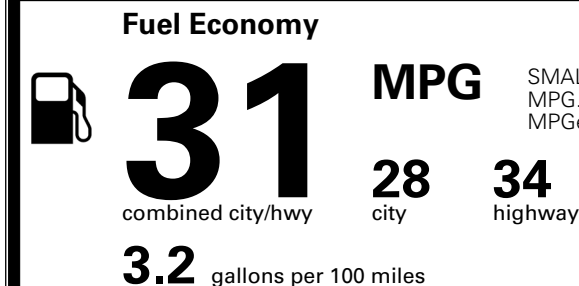

EPA DOT Fuel Economy and Environment

Gasoline Vehicle

SMALL SUVs range from 14 to 125 MPG. The best vehicle rates 146 MPGe.

You save $500
in fuel costs over 5 years compared to the average new vehicle.

Annual fuel cost $1,600