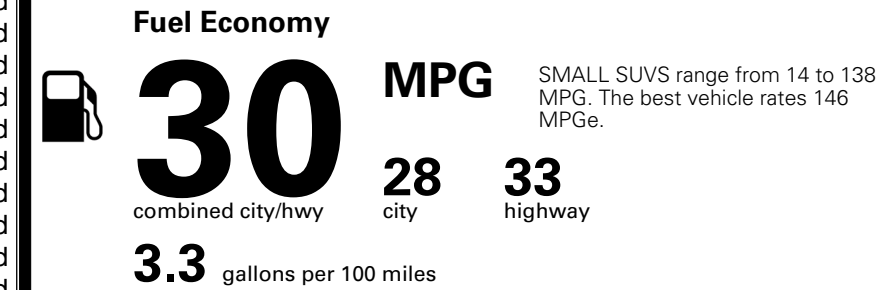

MANUFACTURER'S SUGGESTED RETAIL PRICE ▶

$ 26,390.00

COMPARE S FWD FEATURES

Added to/in place of standard LX FWD features

- 18" Alloy Wheels
- Heated Outside Mirrors
- Gloss Black Exterior Trim Accents
- Automatic Pop-Out Outside Door Handles
- Blind-Spot Collision-Avoidance Assist
- Rear Cross-Traffic Collision-Avoidance Assist
- Safe Exit Warning
- Power Driver's Seat w/ Power Lumbar
- Wireless Phone Charger

Included
Included
Included
Included
Included
Included
Included
Included
Included

ADDITIONAL INSTALLED EQUIPMENT:

(In addition to or in place of standard features)
All Season Floor Liners

$220.00

MSRP INCLUDING OPTIONS

$ 26,610.00

INLAND FREIGHT AND HANDLING

$ 1,495.00

TOTAL MANUFACTURER'S SUGGESTED RETAIL PRICE ▶

$ 28,105.00

*Additional terms and conditions apply.

**Kia Connect may be currently unavailable for some Model Year 2022 and newer vehicles sold or purchased in Massachusetts; please see owners.kia.com for more information.

NOTE: When you purchase this vehicle, Kia America, Inc. collects personal information you provide to the dealership. For information on our collection and use of personal information and your rights, please see our Privacy Policy on www.kia.com.

TOTAL ADDITIONAL WEIGHT: 7.2

EPA DOT Fuel Economy and Environment

Gasoline Vehicle

You save $250
in fuel costs over 5 years compared to the average new vehicle.

Annual fuel cost $1,550