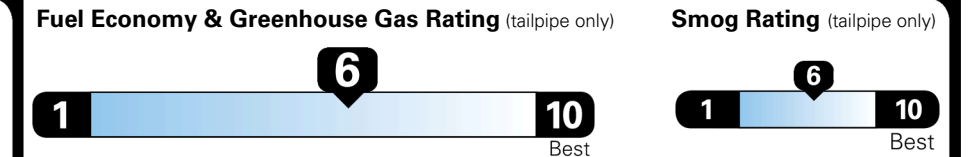

TOTAL ADDITIONAL WEIGHT: 7.2

EPA DOT Fuel Economy and Environment

Gasoline Vehicle

You save \$250
 in fuel costs over 5 years compared to the average new vehicle.

Annual fuel cost \$1,550

This vehicle emits 298 grams CO₂ per mile. The best emits 0 grams per mile (tailpipe only). Producing and distributing fuel also create emissions; learn more at fueleconomy.gov.