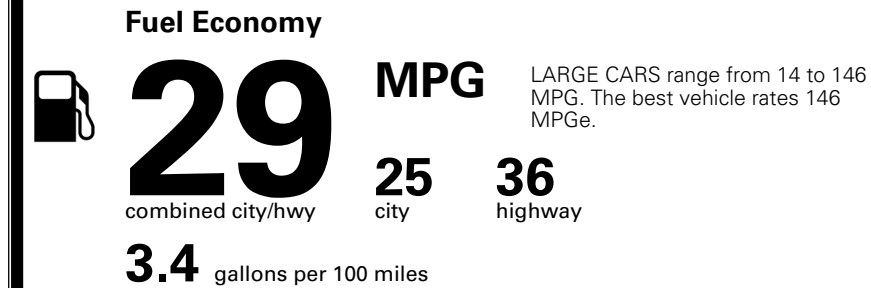

\$295.00
 \$2,200.00

\$200.00

\$ 31,185.00

\$ 1,245.00

\$ 32,430.00

EPA DOT Fuel Economy and Environment

Gasoline Vehicle

You save \$0
 in fuel costs over 5 years compared to the average new vehicle.