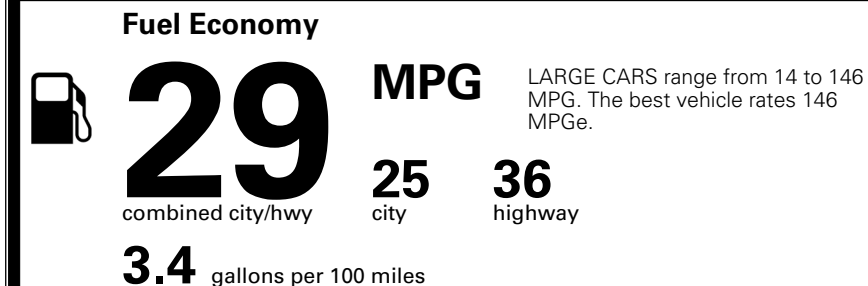

EPA DOT Fuel Economy and Environment

Gasoline Vehicle

You save $0
in fuel costs over 5 years compared to the average new vehicle.

Annual fuel cost
$1,700