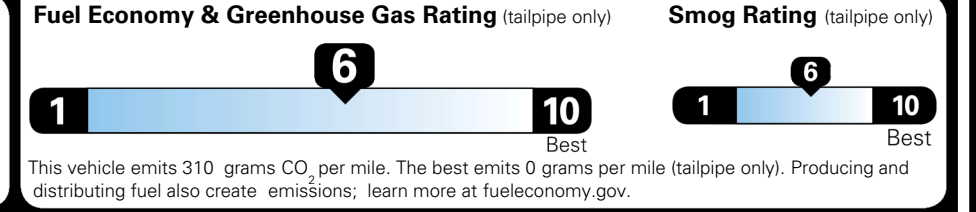

\$695.00
 \$295.00
 \$200.00
 \$60.00
 \$45.00

MSRP INCLUDING OPTIONS

\$ 29,785.00

INLAND FREIGHT AND HANDLING

\$ 1,245.00

TOTAL MANUFACTURER'S SUGGESTED RETAIL PRICE ▶

\$ 31,030.00

TOTAL ADDITIONAL WEIGHT: 8.6

EPA DOT Fuel Economy and Environment

Gasoline Vehicle

You save \$0
 in fuel costs over 5 years compared to the average new vehicle.

Annual fuel cost \$1,700

Actual results will vary for many reasons, including driving conditions and how you drive and maintain your vehicle. The average new vehicle gets 29 MPG and costs \$8,500 to fuel over 5 years. Cost estimates are based on 15,000 miles per year at \$ 3.30 per gallon. MPGe is miles per gasoline gallon equivalent. Vehicle emissions are a significant cause of climate change and smog.