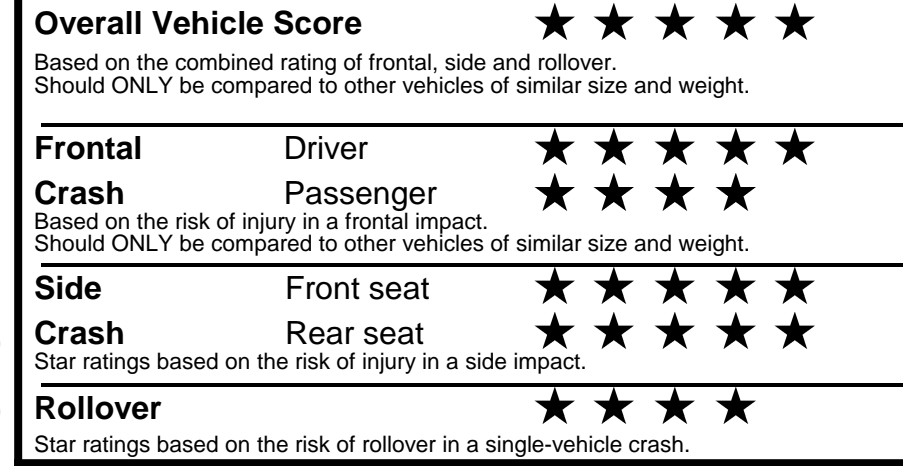

fueleconomy.gov
 Calculate personalized estimates and compare vehicles

Smartphone QR Code

GOVERNMENT 5-STAR SAFETY RATINGS

Star ratings range from 1 to 5 stars (★★★★★) with 5 being the highest.
 Source: National Highway Traffic Safety Administration (NHTSA).
www.safercar.gov or 1-888-327-4236