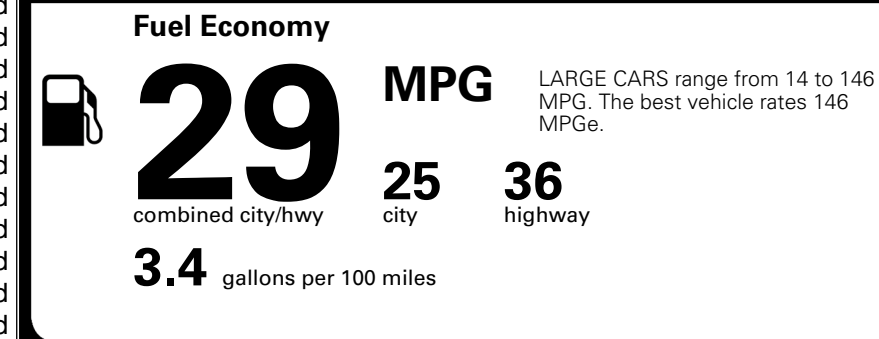

\$695.00
 \$295.00
 \$200.00
 \$60.00
 \$45.00

MSRP INCLUDING OPTIONS

\$ 29,785.00

INLAND FREIGHT AND HANDLING

\$ 1,245.00

TOTAL MANUFACTURER'S SUGGESTED RETAIL PRICE ▶

\$ 31,030.00

TOTAL ADDITIONAL WEIGHT: 8.6

EPA DOT Fuel Economy and Environment

Gasoline Vehicle

You save \$0
 in fuel costs over 5 years compared to the average new vehicle.

Annual fuel cost \$1,700

Actual results will vary for many reasons, including driving conditions and how you drive and maintain your vehicle. The average new vehicle gets 29 MPG and costs \$8,500 to fuel over 5 years. Cost estimates are based on 15,000 miles per year at \$ 3.30 per gallon. MPGe is miles per gasoline gallon equivalent. Vehicle emissions are a significant cause of climate change and smog.