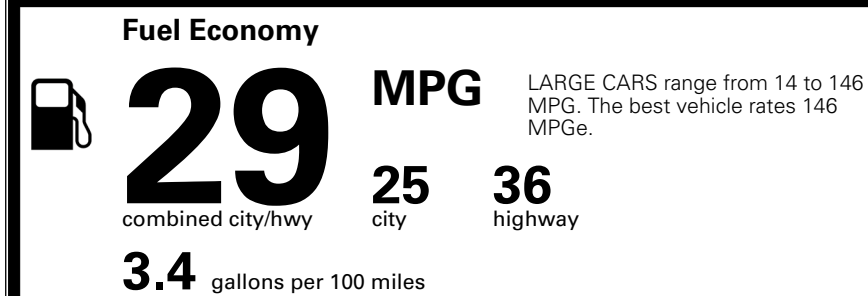

EPA DOT Fuel Economy and Environment

Gasoline Vehicle

You save $0
in fuel costs over 5 years compared to the average new vehicle.

Annual fuel cost $1,700