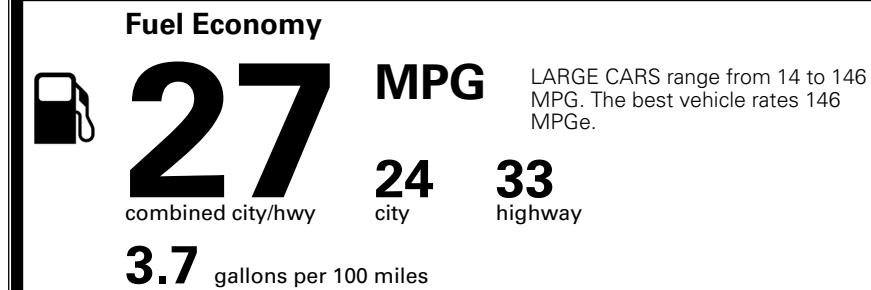

TOTAL MANUFACTURER'S SUGGESTED RETAIL PRICE ▶

\$ 34,075.00

TOTAL ADDITIONAL WEIGHT: 8.1

EPA DOT Fuel Economy and Environment

Gasoline Vehicle

You spend
\$750
 more in fuel costs
 over 5 years
 compared to the
 average new vehicle.