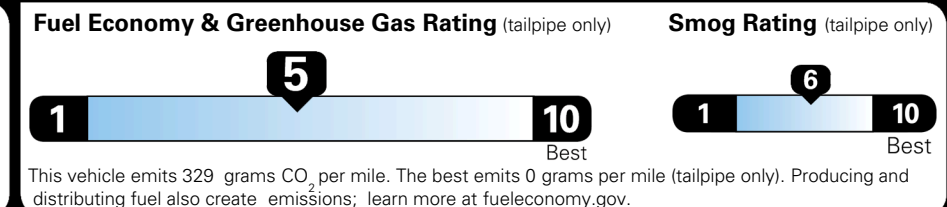

Actual results will vary for many reasons, including driving conditions and how you drive and maintain your vehicle. The average new vehicle gets 29 MPG and costs $8,500 to fuel over 5 years. Cost estimates are based on 15,000 miles per year at $ 3.30 per gallon. MPGe is miles per gasoline gallon equivalent. Vehicle emissions are a significant cause of climate change and smog.

fueleconomy.gov

Calculate personalized estimates and compare vehicles

GOVERNMENT 5-STAR SAFETY RATINGS

Overall Vehicle Score ★ ★ ★ ★ ★

Based on the combined rating of frontal, side and rollover.
Should ONLY be compared to other vehicles of similar size and weight.

Frontal Driver ★ ★ ★ ★ ★

Crash Passenger ★ ★ ★ ★ ★

Based on the risk of injury in a frontal impact.
Should ONLY be compared to other vehicles of similar size and weight.

Side Front seat ★ ★ ★ ★ ★

Crash Rear seat ★ ★ ★ ★ ★

Star ratings based on the risk of injury in a side impact.

Rollover ★ ★ ★ ★ ★

Star ratings based on the risk of rollover in a single-vehicle crash.

Star ratings range from 1 to 5 stars (★★★★★) with 5 being the highest.

Source: National Highway Traffic Safety Administration (NHTSA).

www.safercar.gov or 1-888-327-4236

Manufacturer's suggested retail price includes Manufacturer's recommended pre-delivery service. License and title fees, state and local taxes and other dealer installed options and accessories are not included in the manufacturer's suggested retail price.

PARTS CONTENT INFORMATION

FOR VEHICLES IN THIS CAR LINE U.S./CANADIAN
PARTS CONTENT: 0 %

MAJOR SOURCES OF FOREIGN PARTS:
KOREA: 90%

NOTE: PARTS CONTENT DOES NOT INCLUDE FINAL ASSEMBLY, DISTRIBUTION, OR OTHER NON-PARTS COSTS.

FOR THIS VEHICLE
FINAL ASSEMBLY POINT: HWASUNG, KOREA

COUNTRY OF ORIGIN

ENGINE (MOTOR): **KOREA**

TRANSMISSION: **KOREA**