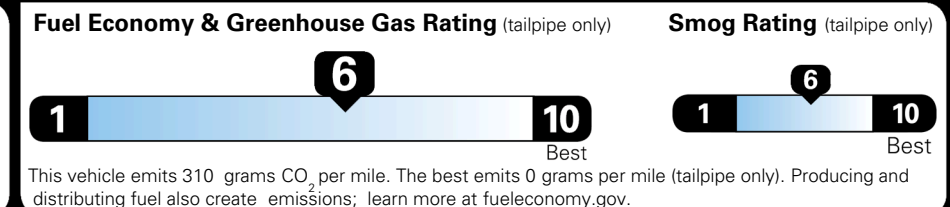

### EPA DOT Fuel Economy and Environment

Gasoline Vehicle

**You save \$0**  
 in fuel costs over 5 years compared to the average new vehicle.

**Annual fuel cost \$1,700**

Actual results will vary for many reasons, including driving conditions and how you drive and maintain your vehicle. The average new vehicle gets 29 MPG and costs \$8,500 to fuel over 5 years. Cost estimates are based on 15,000 miles per year at \$ 3.30 per gallon. MPGe is miles per gasoline gallon equivalent. Vehicle emissions are a significant cause of climate change and smog.