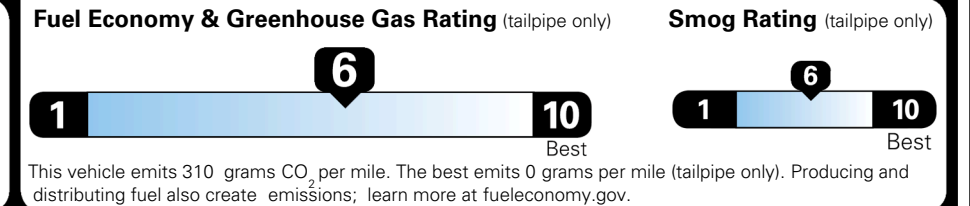

Actual results will vary for many reasons, including driving conditions and how you drive and maintain your vehicle. The average new vehicle gets 29 MPG and costs $8,500 to fuel over 5 years. Cost estimates are based on 15,000 miles per year at $ 3.30 per gallon. MPGe is miles per gasoline gallon equivalent. Vehicle emissions are a significant cause of climate change and smog.

fueleconomy.gov

Calculate personalized estimates and compare vehicles

GOVERNMENT 5-STAR SAFETY RATINGS

Overall Vehicle Score ★ ★ ★ ★ ★

Based on the combined rating of frontal, side and rollover. Should ONLY be compared to other vehicles of similar size and weight.

Frontal Driver ★ ★ ★ ★ ★

Crash Passenger ★ ★ ★ ★ ★

Based on the risk of injury in a frontal impact. Should ONLY be compared to other vehicles of similar size and weight.

Side Front seat ★ ★ ★ ★ ★

Crash Rear seat ★ ★ ★ ★ ★

Star ratings based on the risk of injury in a side impact.

Rollover ★ ★ ★ ★ ★

Star ratings based on the risk of rollover in a single-vehicle crash.

Star ratings range from 1 to 5 stars (★★★★★) with 5 being the highest.

Source: National Highway Traffic Safety Administration (NHTSA).

www.safercar.gov or 1-888-327-4236

Manufacturer's suggested retail price includes Manufacturer's recommended pre-delivery service. License and title fees, state and local taxes and other dealer installed options and accessories are not included in the manufacturer's suggested retail price.

PARTS CONTENT INFORMATION

FOR VEHICLES IN THIS CAR LINE U.S./CANADIAN PARTS CONTENT: 0 %

MAJOR SOURCES OF FOREIGN PARTS: KOREA: 90%

NOTE: PARTS CONTENT DOES NOT INCLUDE FINAL ASSEMBLY, DISTRIBUTION, OR OTHER NON-PARTS COSTS.

FOR THIS VEHICLE FINAL ASSEMBLY POINT: HWASUNG, KOREA

COUNTRY OF ORIGIN

ENGINE (MOTOR): KOREA

TRANSMISSION: KOREA

*Additional terms and conditions apply.

**Kia Connect may be currently unavailable for some Model Year 2022 and newer vehicles sold or purchased in Massachusetts; please see owners.kia.com for more information.

NOTE: When you purchase this vehicle, Kia America, Inc. collects personal information you provide to the dealership. For information on our collection and use of personal information and your rights, please see our Privacy Policy on www.kia.com.