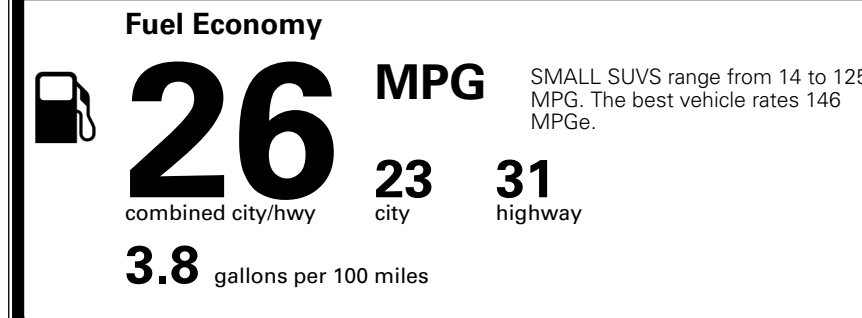

MSRP INCLUDING OPTIONS \$ 32,770.00

INLAND FREIGHT AND HANDLING \$ 1,495.00

TOTAL MANUFACTURER'S SUGGESTED RETAIL PRICE ▶ \$ 34,265.00

TOTAL ADDITIONAL WEIGHT: 8.0

*Additional terms and conditions apply.
 **Kia Connect may be currently unavailable for some Model Year 2022 and newer vehicles sold or purchased in Massachusetts; please see owners.kia.com for more information.
 NOTE: When you purchase this vehicle, Kia America, Inc. collects personal information you provide to the dealership. For information on our collection and use of personal information and your rights, please see our Privacy Policy on www.kia.com.

EPA DOT Fuel Economy and Environment

Gasoline Vehicle

You spend \$1,000 more in fuel costs over 5 years
 compared to the average new vehicle.

Annual fuel cost \$1,900

Actual results will vary for many reasons, including driving conditions and how you drive and maintain your vehicle. The average new vehicle gets 29 MPG and costs \$8,500 to fuel over 5 years. Cost estimates are based on 15,000 miles per year at \$ 3.30 per gallon. MPGe is miles per gasoline gallon equivalent. Vehicle emissions are a significant cause of climate change and smog.