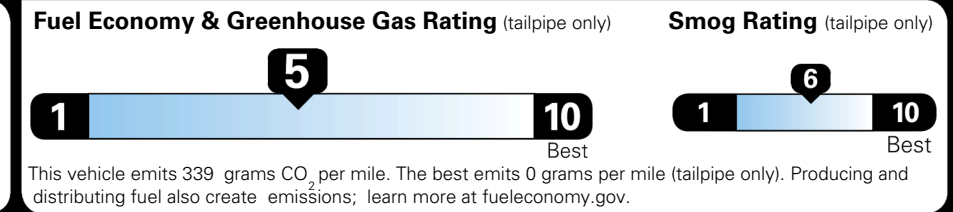

MSRP INCLUDING OPTIONS \$ 32,770.00

INLAND FREIGHT AND HANDLING \$ 1,495.00

TOTAL MANUFACTURER'S SUGGESTED RETAIL PRICE ▶ \$ 34,265.00

TOTAL ADDITIONAL WEIGHT: 8.0

*Additional terms and conditions apply.
 **Kia Connect may be currently unavailable for some Model Year 2022 and newer vehicles sold or purchased in Massachusetts; please see owners.kia.com for more information.
 NOTE: When you purchase this vehicle, Kia America, Inc. collects personal information you provide to the dealership. For information on our collection and use of personal information and your rights, please see our Privacy Policy on www.kia.com.

EPA DOT Fuel Economy and Environment

Gasoline Vehicle

You spend \$1,000 more in fuel costs over 5 years
 compared to the average new vehicle.

Annual fuel cost \$1,900

Actual results will vary for many reasons, including driving conditions and how you drive and maintain your vehicle. The average new vehicle gets 29 MPG and costs \$8,500 to fuel over 5 years. Cost estimates are based on 15,000 miles per year at \$ 3.30 per gallon. MPGe is miles per gasoline gallon equivalent. Vehicle emissions are a significant cause of climate change and smog.