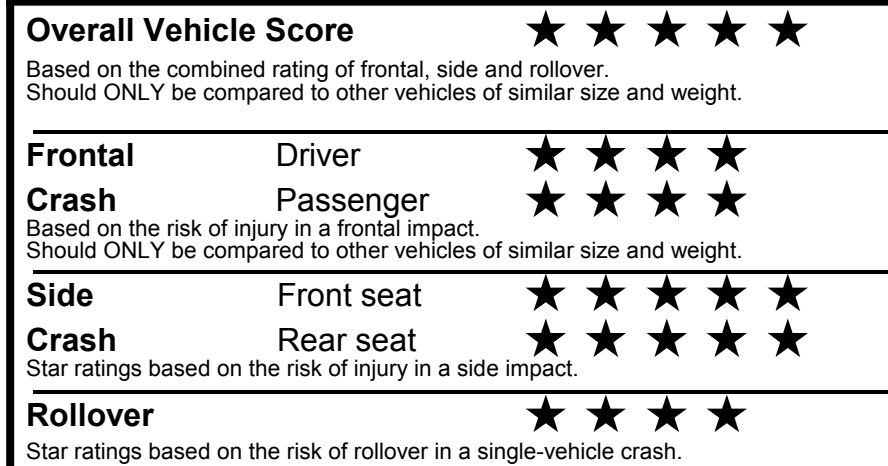

fueleconomy.gov

Calculate personalized estimates and compare vehicles

GOVERNMENT 5-STAR SAFETY RATINGS

Star ratings range from 1 to 5 stars (★★★★★) with 5 being the highest.
 Source: National Highway Traffic Safety Administration (NHTSA).
www.safercar.gov or 1-888-327-4236