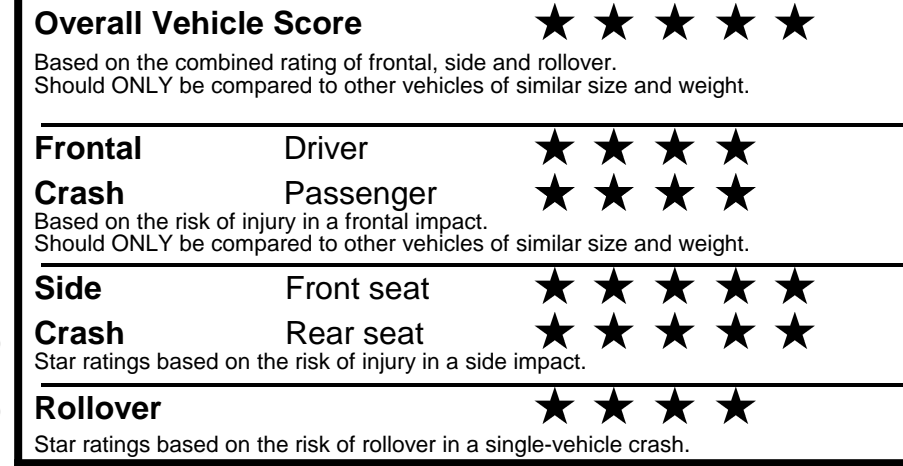

GOVERNMENT 5-STAR SAFETY RATINGS

PARTS CONTENT INFORMATION

FOR VEHICLES IN THIS CAR LINE U.S./CANADIAN PARTS CONTENT: 55 %

MAJOR SOURCES OF FOREIGN PARTS: KOREA: 30%

NOTE: PARTS CONTENT DOES NOT INCLUDE FINAL ASSEMBLY, DISTRIBUTION, OR OTHER NON-PARTS COSTS.

Star ratings range from 1 to 5 stars (★★★★★) with 5 being the highest. Source: National Highway Traffic Safety Administration (NHTSA). www.safercar.gov or 1-888-327-4236

FOR THIS VEHICLE FINAL ASSEMBLY POINT: WEST POINT, GA, USA

Manufacturer's suggested retail price includes Manufacturer's recommended pre-delivery service. License and title fees, state and local taxes and other dealer installed options and accessories are not included in the manufacturer's suggested retail price.

COUNTRY OF ORIGIN ENGINE (MOTOR): USA

TRANSMISSION: USA