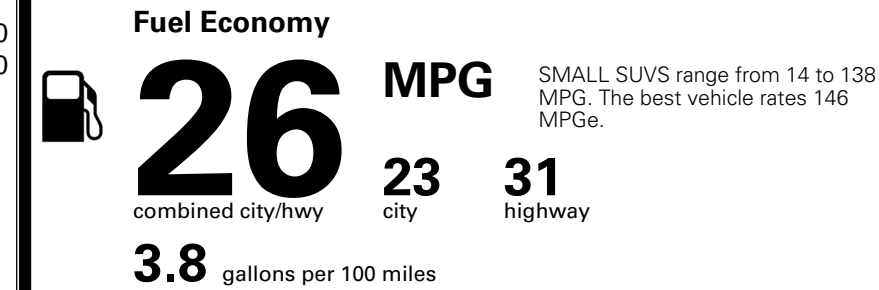

\$ 33,120.00

INLAND FREIGHT AND HANDLING

\$ 1,495.00

TOTAL MANUFACTURER'S SUGGESTED RETAIL PRICE ▶

\$ 34,615.00

*Additional terms and conditions apply.
 **Kia Connect may be currently unavailable for some Model Year 2022 and newer vehicles sold or purchased in Massachusetts; please see owners.kia.com for more information.
 NOTE: When you purchase this vehicle, Kia America, Inc. collects personal information you provide to the dealership. For information on our collection and use of personal information and your rights, please see our Privacy Policy on www.kia.com.

TOTAL ADDITIONAL WEIGHT: 6.6

EPA DOT Fuel Economy and Environment

Gasoline Vehicle

You spend \$1,000 more in fuel costs over 5 years compared to the average new vehicle.

Annual fuel cost \$1,900

Actual results will vary for many reasons, including driving conditions and how you drive and maintain your vehicle. The average new vehicle gets 29 MPG and costs \$8,500 to fuel over 5 years. Cost estimates are based on 15,000 miles per year at \$ 3.30 per gallon. MPGe is miles per gasoline gallon equivalent. Vehicle emissions are a significant cause of climate change and smog.