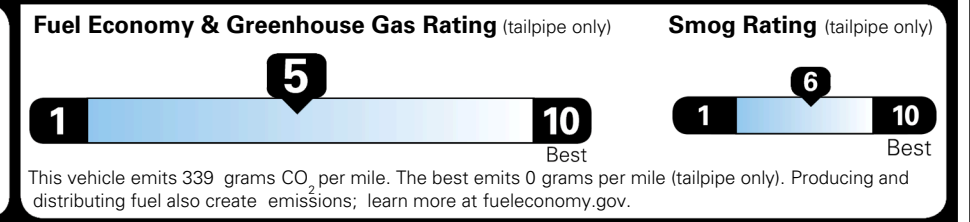

TOTAL ADDITIONAL WEIGHT: 6.6

EPA DOT Fuel Economy and Environment

Gasoline Vehicle

You spend \$1,000 more in fuel costs over 5 years compared to the average new vehicle.

Annual fuel cost \$1,900

Actual results will vary for many reasons, including driving conditions and how you drive and maintain your vehicle. The average new vehicle gets 29 MPG and costs \$8,500 to fuel over 5 years. Cost estimates are based on 15,000 miles per year at \$ 3.30 per gallon. MPGe is miles per gasoline gallon equivalent. Vehicle emissions are a significant cause of climate change and smog.