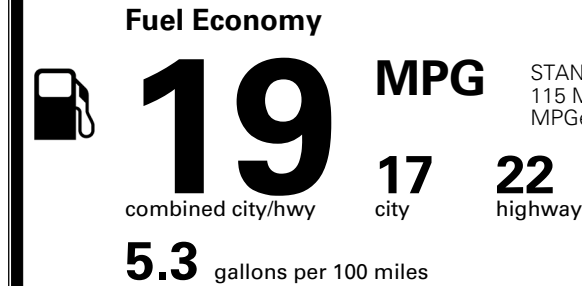

\$495.00
 \$250.00

MSRP INCLUDING OPTIONS

\$ 57,535.00

INLAND FREIGHT AND HANDLING

\$ 1,545.00

TOTAL MANUFACTURER'S SUGGESTED RETAIL PRICE ▶

\$ 59,080.00

TOTAL ADDITIONAL WEIGHT: 7.2

EPA DOT Fuel Economy and Environment

Gasoline Vehicle

STANDARD SUVs range from 12 to 115 MPG. The best vehicle rates 146 MPGe.

You spend
\$4,500
 more in fuel costs
 over 5 years
 compared to the
 average new vehicle.

Annual fuel cost
\$2,600

Fuel Economy & Greenhouse Gas Rating (tailpipe only)

Smog Rating (tailpipe only)

This vehicle emits 467 grams CO₂ per mile. The best emits 0 grams per mile (tailpipe only). Producing and distributing fuel also create emissions; learn more at fueleconomy.gov.