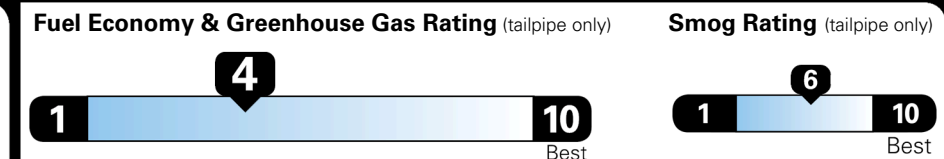

EPA DOT Fuel Economy and Environment

Gasoline Vehicle

You spend
\$2,500
 more in fuel costs
 over 5 years
 compared to the
 average new vehicle.

Annual fuel cost
\$2,100

This vehicle emits 395 grams CO₂ per mile. The best emits 0 grams per mile (tailpipe only). Producing and distributing fuel also create emissions; learn more at fueleconomy.gov.