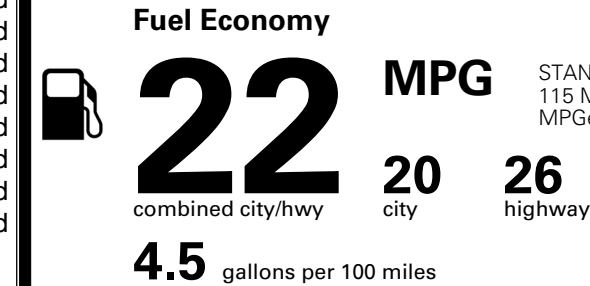

MSRP INCLUDING OPTIONS

\$ 42,835.00

INLAND FREIGHT AND HANDLING

\$ 1,545.00

TOTAL MANUFACTURER'S SUGGESTED RETAIL PRICE ▶

\$ 44,380.00

TOTAL ADDITIONAL WEIGHT: 7.2

*Additional terms and conditions apply.

EPA DOT Fuel Economy and Environment

Gasoline Vehicle

You spend \$2,500 more in fuel costs over 5 years compared to the average new vehicle.

Annual fuel cost \$2,100

Actual results will vary for many reasons, including driving conditions and how you drive and maintain your vehicle. The average new vehicle gets 29 MPG and costs \$8,000 to fuel over 5 years. Cost estimates are based on 15,000 miles per year at \$ 3.10 per gallon. MPGe is miles per gasoline gallon equivalent. Vehicle emissions are a significant cause of climate change and smog.