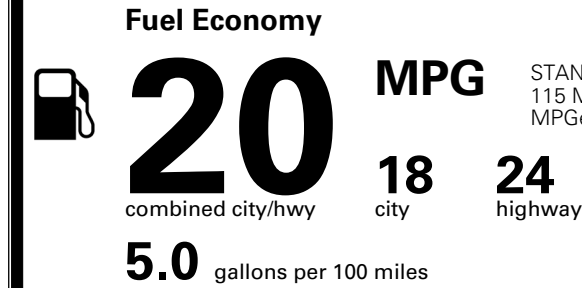

\$495.00
 \$625.00
 \$250.00

MSRP INCLUDING OPTIONS

\$ 48,660.00

INLAND FREIGHT AND HANDLING

\$ 1,545.00

TOTAL MANUFACTURER'S SUGGESTED RETAIL PRICE ▶

\$ 50,205.00

TOTAL ADDITIONAL WEIGHT: 7.2

EPA DOT Fuel Economy and Environment

Gasoline Vehicle

You spend
\$3,500
 more in fuel costs
 over 5 years
 compared to the
 average new vehicle.

Annual fuel cost
\$2,300

Actual results will vary for many reasons, including driving conditions and how you drive and maintain your vehicle. The average new vehicle gets 29 MPG and costs \$8,000 to fuel over 5 years. Cost estimates are based on 15,000 miles per year at \$ 3.10 per gallon. MPGe is miles per gasoline gallon equivalent. Vehicle emissions are a significant cause of climate change and smog.