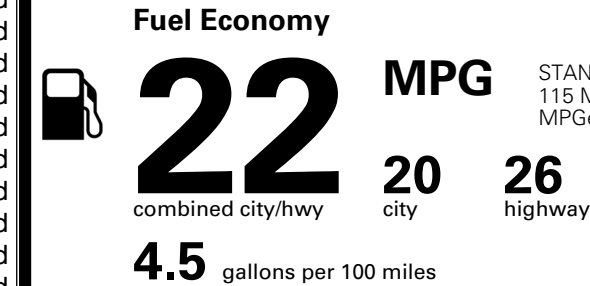

\$495.00
 \$625.00
 \$250.00

MSRP INCLUDING OPTIONS

\$ 45,160.00

INLAND FREIGHT AND HANDLING

\$ 1,545.00

TOTAL MANUFACTURER'S SUGGESTED RETAIL PRICE ▶

\$ 46,705.00

TOTAL ADDITIONAL WEIGHT: 7.2

EPA DOT Fuel Economy and Environment

Gasoline Vehicle

STANDARD SUVs range from 13 to 115 MPG. The best vehicle rates 146 MPGe.

You spend
\$2,500
 more in fuel costs
 over 5 years
 compared to the
 average new vehicle.