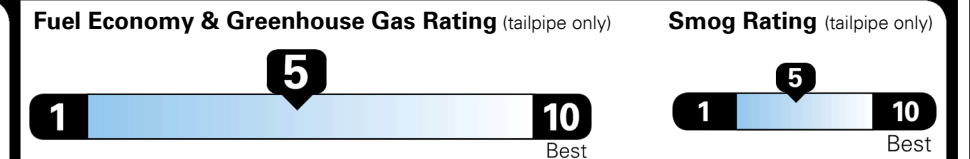

This vehicle emits 395 grams CO₂ per mile. The best emits 0 grams per mile (tailpipe only). Producing and distributing fuel also create emissions; learn more at fueleconomy.gov.

Actual results will vary for many reasons, including driving conditions and how you drive and maintain your vehicle. The average new vehicle gets 27 MPG and costs $7,500 to fuel over 5 years. Cost estimates are based on 15,000 miles per year at $ 2.70 per gallon. MPGe is miles per gasoline gallon equivalent. Vehicle emissions are a significant cause of climate change and smog.

fueleconomy.gov

Calculate personalized estimates and compare vehicles

GOVERNMENT 5-STAR SAFETY RATINGS

Overall Vehicle Score ★ ★ ★ ★ ★

Based on the combined rating of frontal, side and rollover. Should ONLY be compared to other vehicles of similar size and weight.

Frontal Crash Driver ★ ★ ★ ★
Passenger ★ ★ ★ ★

Based on the risk of injury in a frontal impact. Should ONLY be compared to other vehicles of similar size and weight.

Side Crash Front seat ★ ★ ★ ★ ★
Rear seat ★ ★ ★ ★ ★

Star ratings based on the risk of injury in a side impact.

Rollover ★ ★ ★ ★

Star ratings based on the risk of rollover in a single-vehicle crash.

Star ratings range from 1 to 5 stars (★★★★★) with 5 being the highest.

Source: National Highway Traffic Safety Administration (NHTSA).
www.safercar.gov or 1-888-327-4236

Manufacturer's suggested retail price includes Manufacturer's recommended pre-delivery service. License and title fees, state and local taxes and other dealer installed options and accessories are not included in the manufacturer's suggested retail price.

PARTS CONTENT INFORMATION

FOR VEHICLES IN THIS CAR LINE U.S./CANADIAN PARTS CONTENT: 51 %

MAJOR SOURCES OF FOREIGN PARTS: KOREA: 49%

NOTE: PARTS CONTENT DOES NOT INCLUDE FINAL ASSEMBLY, DISTRIBUTION, OR OTHER NON-PARTS COSTS.

FOR THIS VEHICLE FINAL ASSEMBLY POINT: WEST POINT, GA, USA

COUNTRY OF ORIGIN ENGINE: KOREA
TRANSMISSION: USA