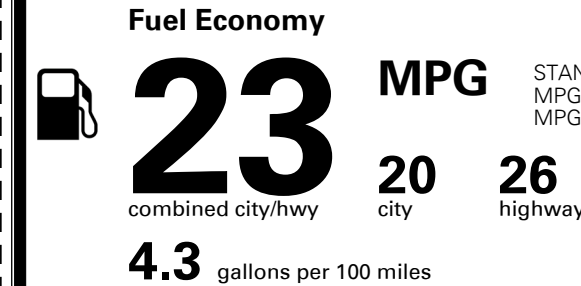

\$ 34,750.00

\$ 1,095.00

\$ 35,845.00

EPA DOT Fuel Economy and Environment

Gasoline Vehicle

STANDARD SUVs range from 13 to 93 MPG. The best vehicle rates 136 MPGe.

You spend \$1,250 more in fuel costs over 5 years compared to the average new vehicle.