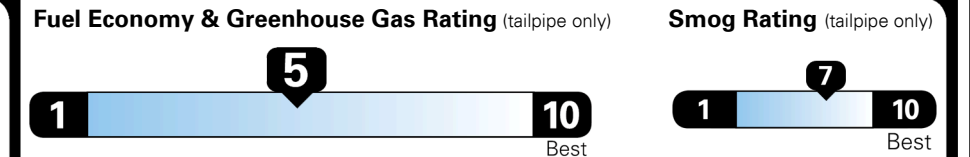

This vehicle emits 344 grams CO₂ per mile. The best emits 0 grams per mile (tailpipe only). Producing and distributing fuel also create emissions; learn more at fueleconomy.gov.

Actual results will vary for many reasons, including driving conditions and how you drive and maintain your vehicle. The average new vehicle gets 28 MPG and costs $9,750 to fuel over 5 years. Cost estimates are based on 15,000 miles per year at $ 3.60 per gallon. MPGe is miles per gasoline gallon equivalent. Vehicle emissions are a significant cause of climate change and smog.

fueleconomy.gov

Calculate personalized estimates and compare vehicles

GOVERNMENT 5-STAR SAFETY RATINGS

PARTS CONTENT INFORMATION

Overall Vehicle Score ★ ★ ★ ★ ★

Based on the combined rating of frontal, side and rollover.
Should ONLY be compared to other vehicles of similar size and weight.

Frontal Driver ★ ★ ★ ★ ★

Crash Passenger ★ ★ ★ ★ ★

Based on the risk of injury in a frontal impact.
Should ONLY be compared to other vehicles of similar size and weight.

Side Front seat ★ ★ ★ ★ ★

Crash Rear seat ★ ★ ★ ★ ★

Star ratings based on the risk of injury in a side impact.

Rollover ★ ★ ★ ★ ★

Star ratings based on the risk of rollover in a single-vehicle crash.

Star ratings range from 1 to 5 stars (★★★★★) with 5 being the highest.

Source: National Highway Traffic Safety Administration (NHTSA).

www.safercar.gov or 1-888-327-4236

Manufacturer's suggested retail price includes Manufacturer's recommended pre-delivery service. License and title fees, state and local taxes and other dealer installed options and accessories are not included in the manufacturer's suggested retail price.

FOR VEHICLES IN THIS CAR LINE U.S./CANADIAN PARTS CONTENT: 55 %

MAJOR SOURCES OF FOREIGN PARTS: KOREA: 30%

NOTE: PARTS CONTENT DOES NOT INCLUDE FINAL ASSEMBLY, DISTRIBUTION, OR OTHER NON-PARTS COSTS.

FOR THIS VEHICLE FINAL ASSEMBLY POINT: WEST POINT, GA, USA

COUNTRY OF ORIGIN ENGINE (MOTOR): USA

TRANSMISSION: USA

*Additional terms and conditions apply.

**Kia Connect may be currently unavailable for Model Year 2022 and newer vehicles sold or purchased in Massachusetts; please see owners.kia.com for updates on availability.

NOTE: When you purchase this vehicle, Kia America, Inc. collects personal information you provide to the dealership. For information on our collection and use of personal information and your rights, please see our Privacy Policy on www.kia.com.