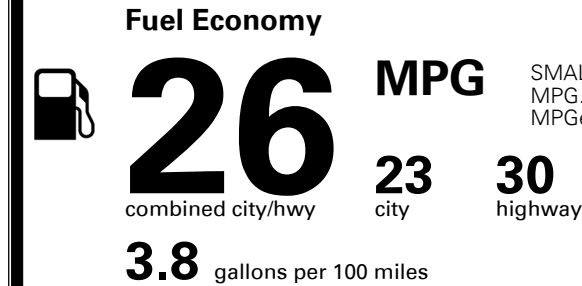

## EPA DOT Fuel Economy and Environment

Gasoline Vehicle

SMALL SUVs range from 14 to 118 MPG. The best vehicle rates 140 MPGe.

You spend  
**\$750**  
 more in fuel costs  
 over 5 years  
 compared to the  
 average new vehicle.