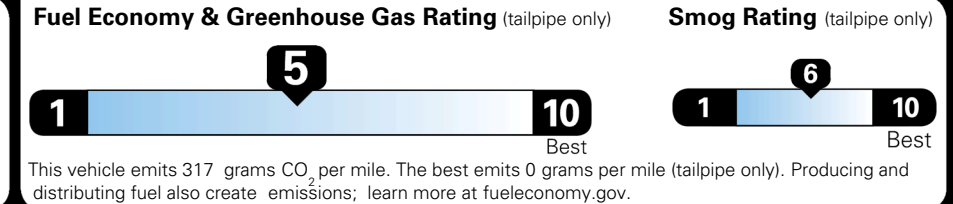

\$ 35,085.00

\$ 1,495.00

\$ 36,580.00

EPA DOT Fuel Economy and Environment

Gasoline Vehicle

You spend \$250 more in fuel costs over 5 years
 compared to the average new vehicle.

Annual fuel cost \$1,750

Actual results will vary for many reasons, including driving conditions and how you drive and maintain your vehicle. The average new vehicle gets 29 MPG and costs \$8,500 to fuel over 5 years. Cost estimates are based on 15,000 miles per year at \$ 3.30 per gallon. MPGe is miles per gasoline gallon equivalent. Vehicle emissions are a significant cause of climate change and smog.