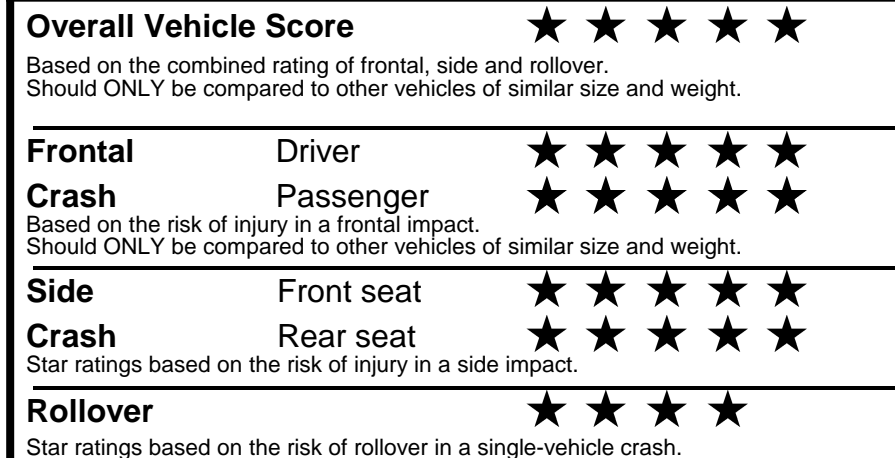

fueleconomy.gov

Calculate personalized estimates and compare vehicles

GOVERNMENT 5-STAR SAFETY RATINGS

Star ratings range from 1 to 5 stars (★★★★★) with 5 being the highest.
 Source: National Highway Traffic Safety Administration (NHTSA).
www.safercar.gov or 1-888-327-4236