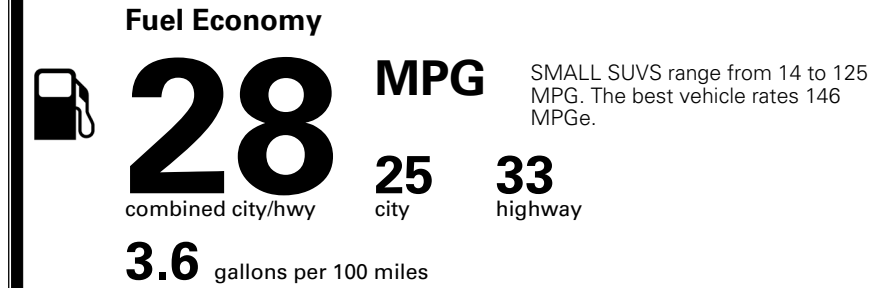

MSRP INCLUDING OPTIONS

\$ 33,025.00

INLAND FREIGHT AND HANDLING

\$ 1,495.00

TOTAL MANUFACTURER'S SUGGESTED RETAIL PRICE ▶

\$ 34,520.00

EPA DOT Fuel Economy and Environment

Gasoline Vehicle