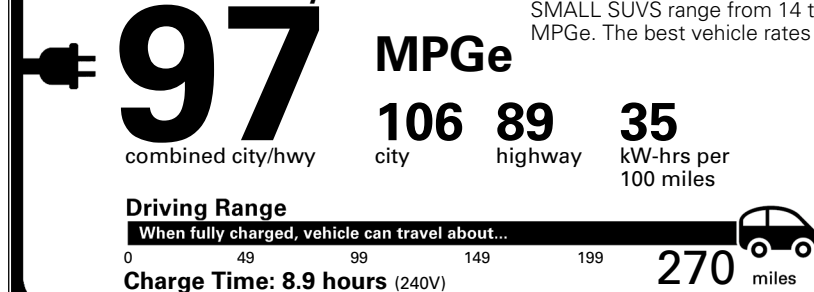

*Additional terms and conditions apply.

**Kia Connect may be currently unavailable for some Model Year 2022 and newer vehicles sold or purchased in Massachusetts; please see owners.kia.com for more information.

EPA DOT Fuel Economy and Environment

Electric Vehicle

Fuel Economy

You save \$4,000
 in fuel costs over 5 years compared to the average new vehicle.

Annual fuel cost \$900

Fuel Economy & Greenhouse Gas Rating (tailpipe only)