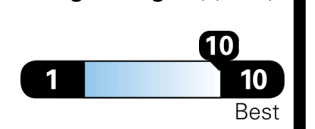

Smog Rating (tailpipe only)

This vehicle emits 0 grams CO₂ per mile. The best emits 0 grams per mile (tailpipe only). Does not emit from generating electricity; learn more at fueleconomy.gov.

Actual results will vary for many reasons, including driving conditions and how you drive and maintain your vehicle. The average new vehicle gets 29 MPG and costs $8,500 to fuel over 5 years. Cost estimates are based on 15,000 miles per year at $0.17 per kW-hr. MPGe is miles per gasoline gallon equivalent. Vehicle emissions are a significant cause of global warming and smog.

fueleconomy.gov

Calculate personalized estimates and compare vehicles