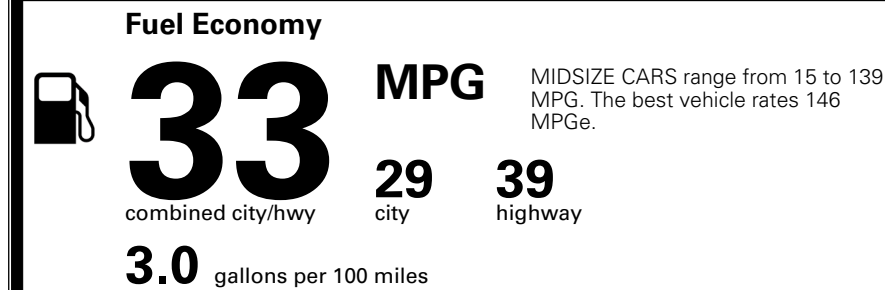

\$ 23,785.00

INLAND FREIGHT AND HANDLING

\$ 1,245.00

TOTAL MANUFACTURER'S SUGGESTED RETAIL PRICE ▶

\$ 25,030.00

*Additional terms and conditions apply.
 **Kia Connect may be currently unavailable for some Model Year 2022 and newer vehicles sold or purchased in Massachusetts; please see owners.kia.com for more information.
 NOTE: When you purchase this vehicle, Kia America, Inc. collects personal information you provide to the dealership. For information on our collection and use of personal information and your rights, please see our Privacy Policy on www.kia.com.

TOTAL ADDITIONAL WEIGHT:

EPA DOT Fuel Economy and Environment

Gasoline Vehicle

You save \$1,000
 in fuel costs over 5 years compared to the average new vehicle.

Annual fuel cost \$1,500

Actual results will vary for many reasons, including driving conditions and how you drive and maintain your vehicle. The average new vehicle gets 29 MPG and costs \$8,500 to fuel over 5 years. Cost estimates are based on 15,000 miles per year at \$ 3.30 per gallon. MPGe is miles per gasoline gallon equivalent. Vehicle emissions are a significant cause of climate change and smog.