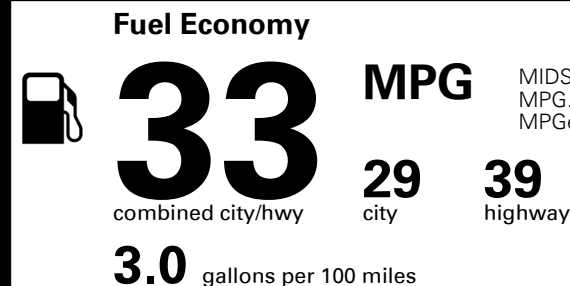

EPA DOT Fuel Economy and Environment

Gasoline Vehicle