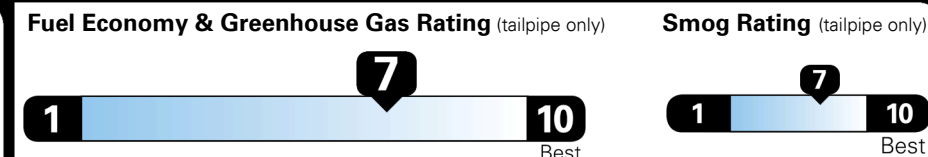

You save
$1,250
in fuel costs
over 5 years
compared to the
average new vehicle.

Annual fuel cost
$1,050