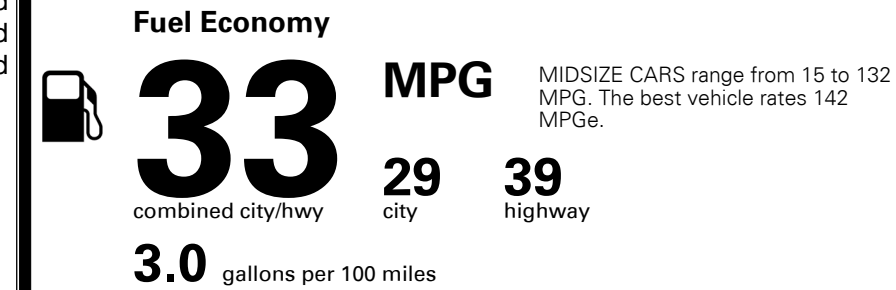

EPA DOT Fuel Economy and Environment

Gasoline Vehicle

You save
$1,250
in fuel costs
over 5 years
compared to the
average new vehicle.

Annual fuel cost
$1,050