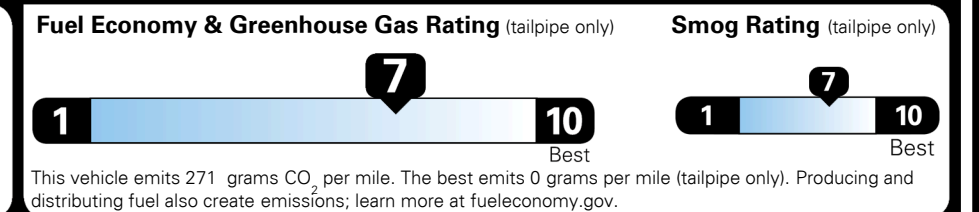

Actual results will vary for many reasons, including driving conditions and how you drive and maintain your vehicle. The average new vehicle gets 27 MPG and costs $6,500 to fuel over 5 years. Cost estimates are based on 15,000 miles per year at $ 2.35 per gallon. MPG is miles per gasoline gallon equivalent. Vehicle emissions are a significant cause of climate change and smog.

fuel economy.gov

Calculate personalized estimates and compare vehicles

GOVERNMENT 5-STAR SAFETY RATINGS

Overall Vehicle Score		★ ★ ★ ★ ▲
Based on the combined rating of frontal, side and rollover. Should ONLY be compared to other vehicles of similar size and weight. ▲ Safety Concern: Visit www.safercar.gov or call 1-888-327-4236 for more details.		
Frontal	Driver	★ ★ ★ ★
Crash	Passenger	★ ★ ★
Based on the risk of injury in a frontal impact. Should ONLY be compared to other vehicles of similar size and weight.		
Side	Front seat	★ ★ ★ ★ ★
Crash	Rear seat	★ ★ ★ ★ ★ ▲
Star ratings based on the risk of injury in a side impact.		
Rollover		★ ★ ★ ★
Star ratings based on the risk of rollover in a single-vehicle crash.		

Star ratings range from 1 to 5 stars (★★★★★) with 5 being the highest.
Source: National Highway Traffic Safety Administration (NHTSA).
www.safercar.gov or 1-888-327-4236

Manufacturer's suggested retail price includes Manufacturer's recommended pre-delivery service. License and title fees, state and local taxes and other dealer installed options and accessories are not included in the manufacturer's suggested retail price.

PARTS CONTENT INFORMATION

FOR VEHICLES IN THIS CAR LINE U.S./CANADIAN PARTS CONTENT: 15 %

MAJOR SOURCES OF FOREIGN PARTS:
MEXICO: 45%
KOREA: 40%

NOTE: PARTS CONTENT DOES NOT INCLUDE FINAL ASSEMBLY, DISTRIBUTION, OR OTHER NON-PARTS COSTS.

FOR THIS VEHICLE FINAL ASSEMBLY POINT:
MEXICO

COUNTRY OF ORIGIN
ENGINE: MEXICO
TRANSMISSION: MEXICO